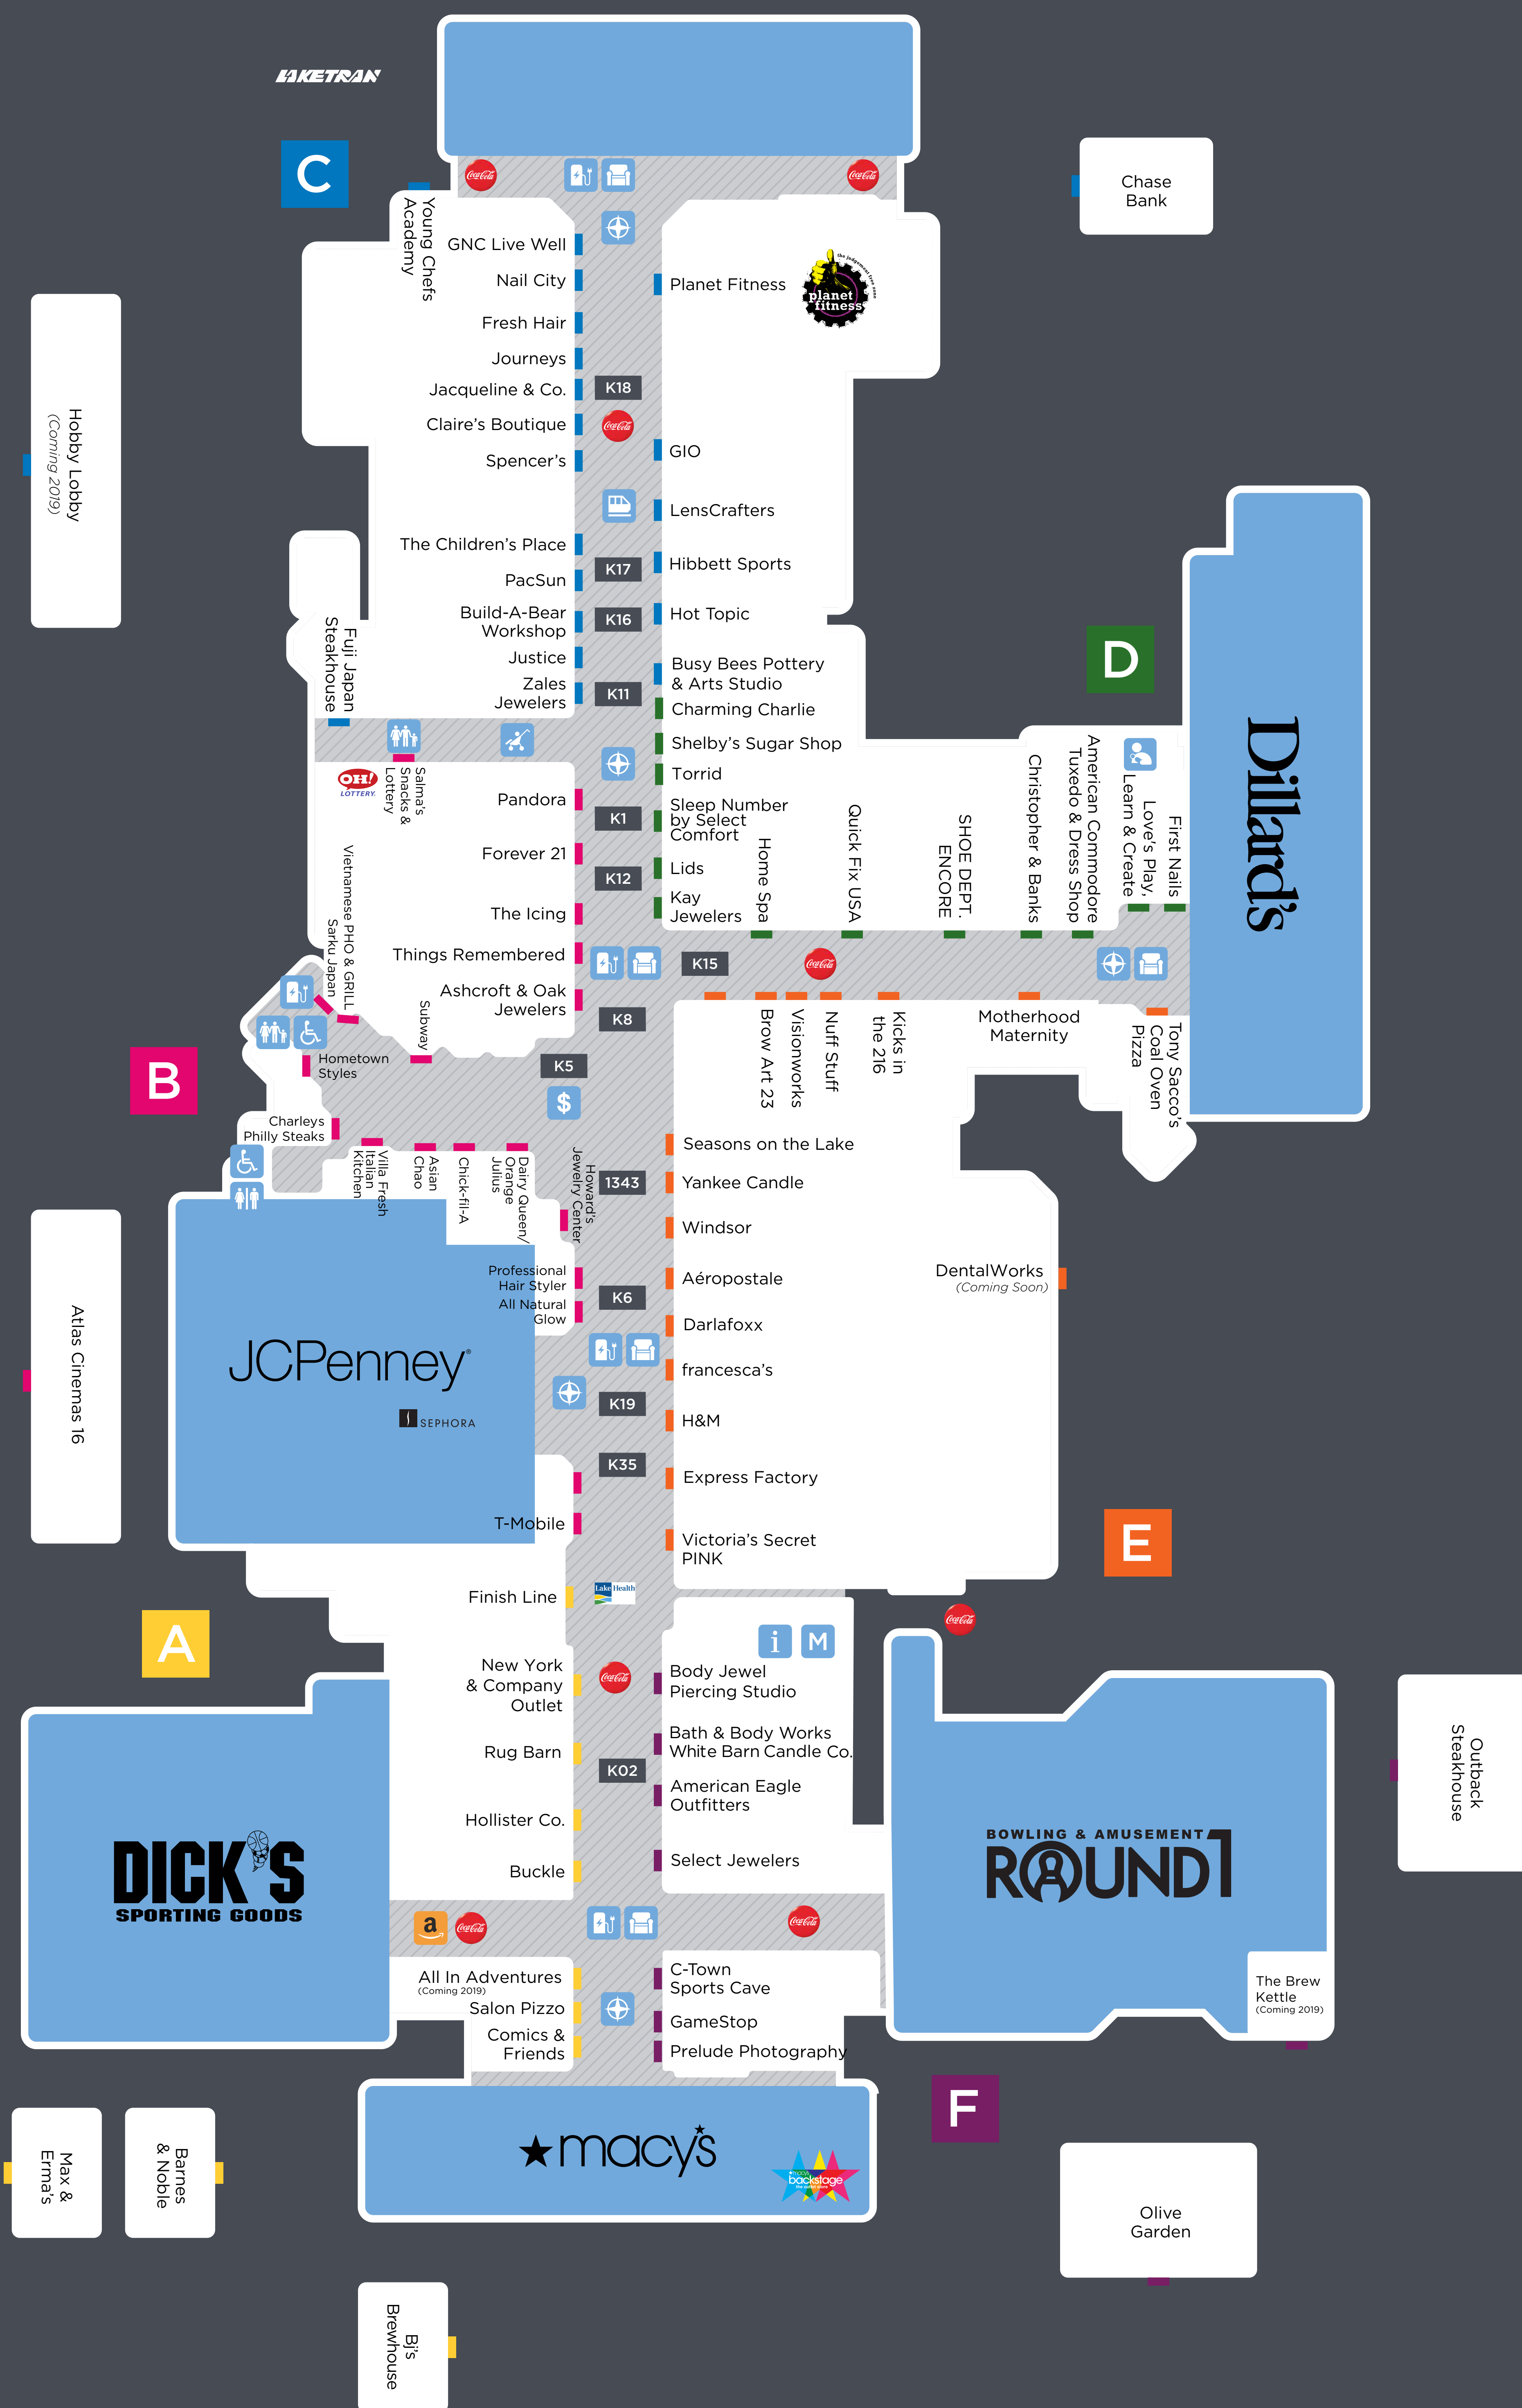

## DEPARTMENT STORES & ANCHORS

- Dick's Sporting Goods
- Dillard's
- Hobby Lobby (Coming 2019)
- JCPenney
- Macy's
- Round 1

## RESTAURANTS & FOOD

- Asian Chao **B**
- Auntie Anne's Pretzels **K5**
- BJ's Restaurant & Brewhouse Parking Lot
- The Brew Kettle (Coming 2019) **F**
- Charleys Philly Steaks **B**
- Chick-fil-A **B**
- Dairy Queen/Orange Julius **C**
- Fuji Japan Steakhouse **C**
- Gloria Jean's Coffee **1343**
- GNC Live Well **C**
- Max & Erma's Mall Parking Lot
- Olive Garden Mall Parking Lot
- Outback Steakhouse Mall Parking Lot
- Round 1
- Salma's Snacks & Lottery **B**
- Sarku Japan **B**
- Shelby's Sugar Shop **D**
- Subway **B**
- Tony Sacco's Coal Oven Pizza **E**
- Vietnamese PHO & GRILL **B**
- Villa Fresh Italian Kitchen **B**

## LEGEND

- All Smiles Aboard Trackless Train
- Amazon Locker
- ATM
- Charging Station
- Family Restroom
- Handicap Accessible Restrooms
- Information
- Lake Health Children's Play Area
- Laketrans Bus Stop
- Mall Management
- Nursing Mothers Lounge (inside Love's Play, Learn & Create)
- Ohio Lottery
- Public Restrooms
- Soft Seating
- Stroller Rental
- Vending Machine